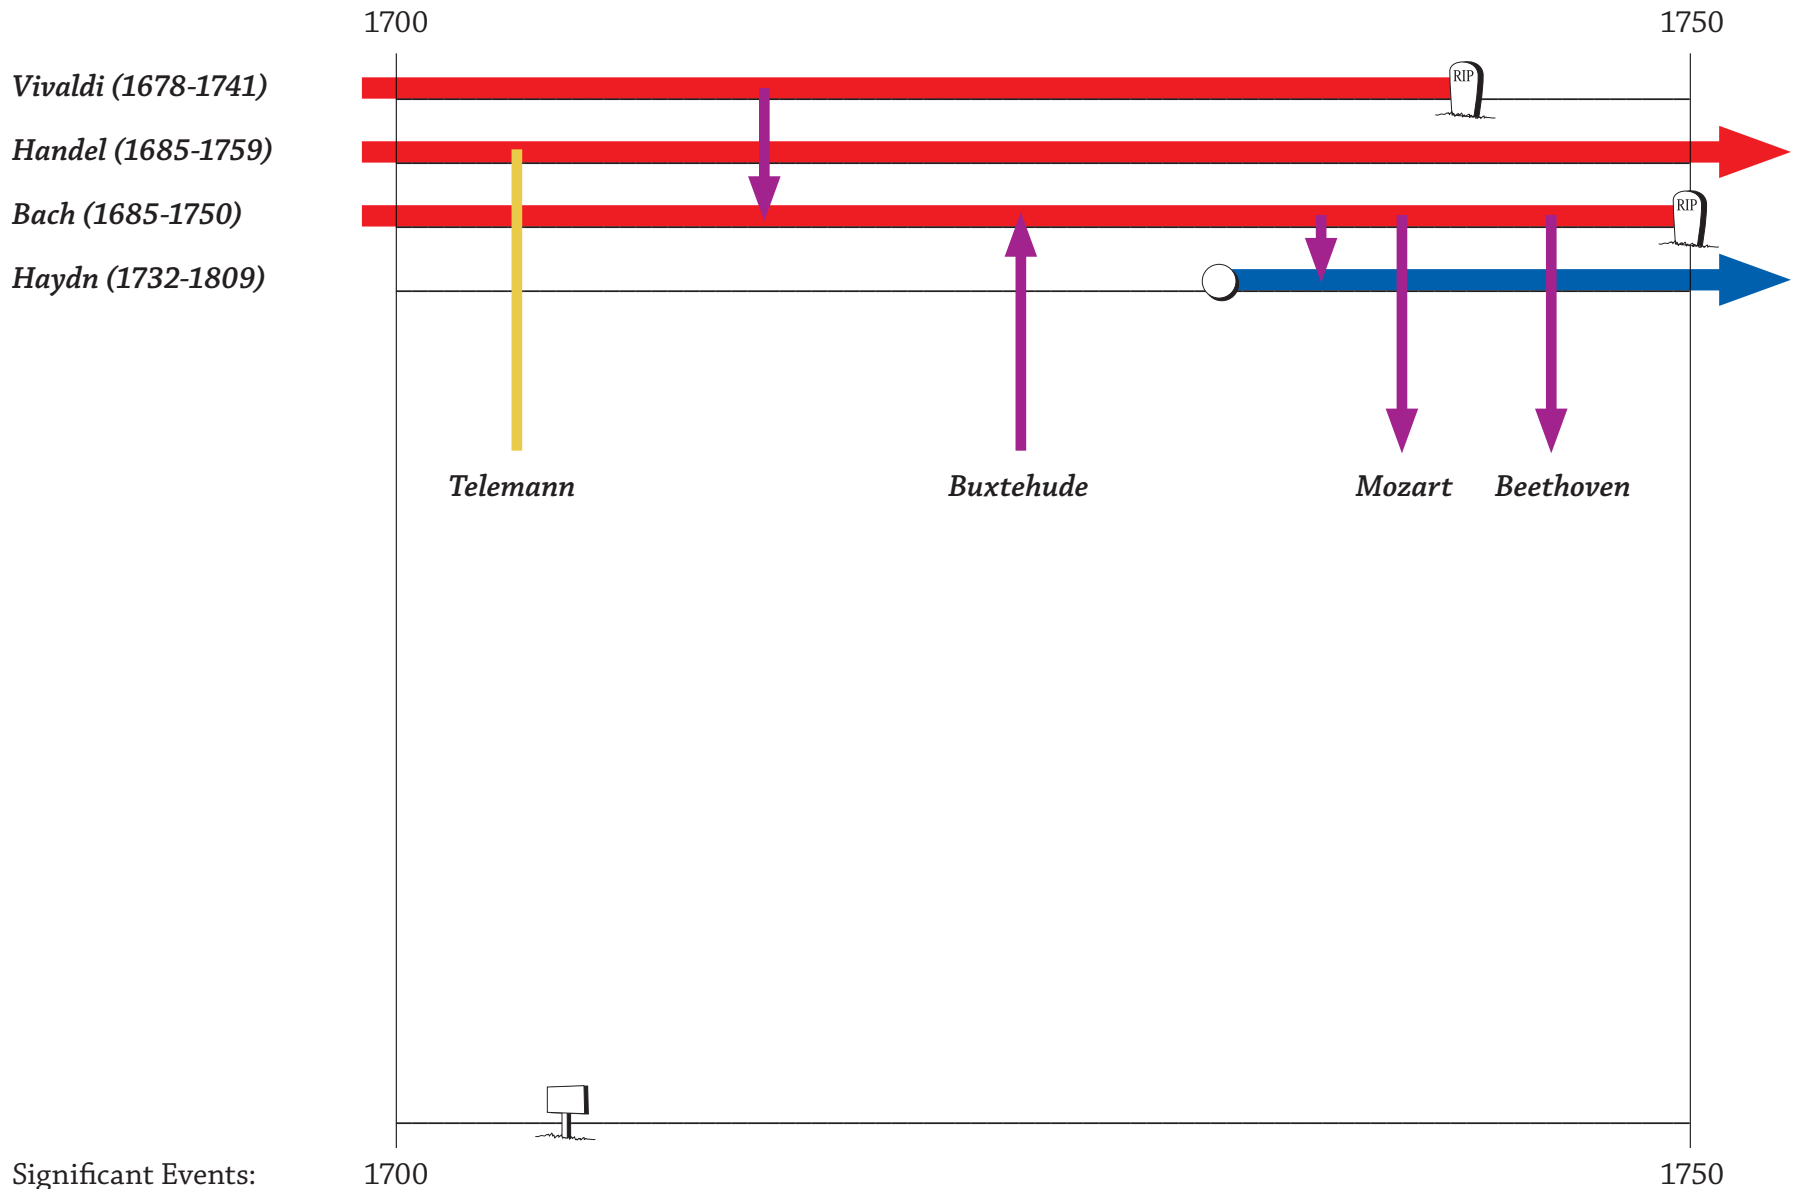

Significant Events:
1650
1665 - Great Plague of London

Significant Events:

1707- Mogul Empire ends

Significant Events:

1789 - French Revolution

1861 – American Civil War

Significant Events:
 1949 - Mao Zedong takes power

2000

2050

Williams (1932-present)

Significant Events:

2000

2050

World Trade Center Attacked - 9/11/2001