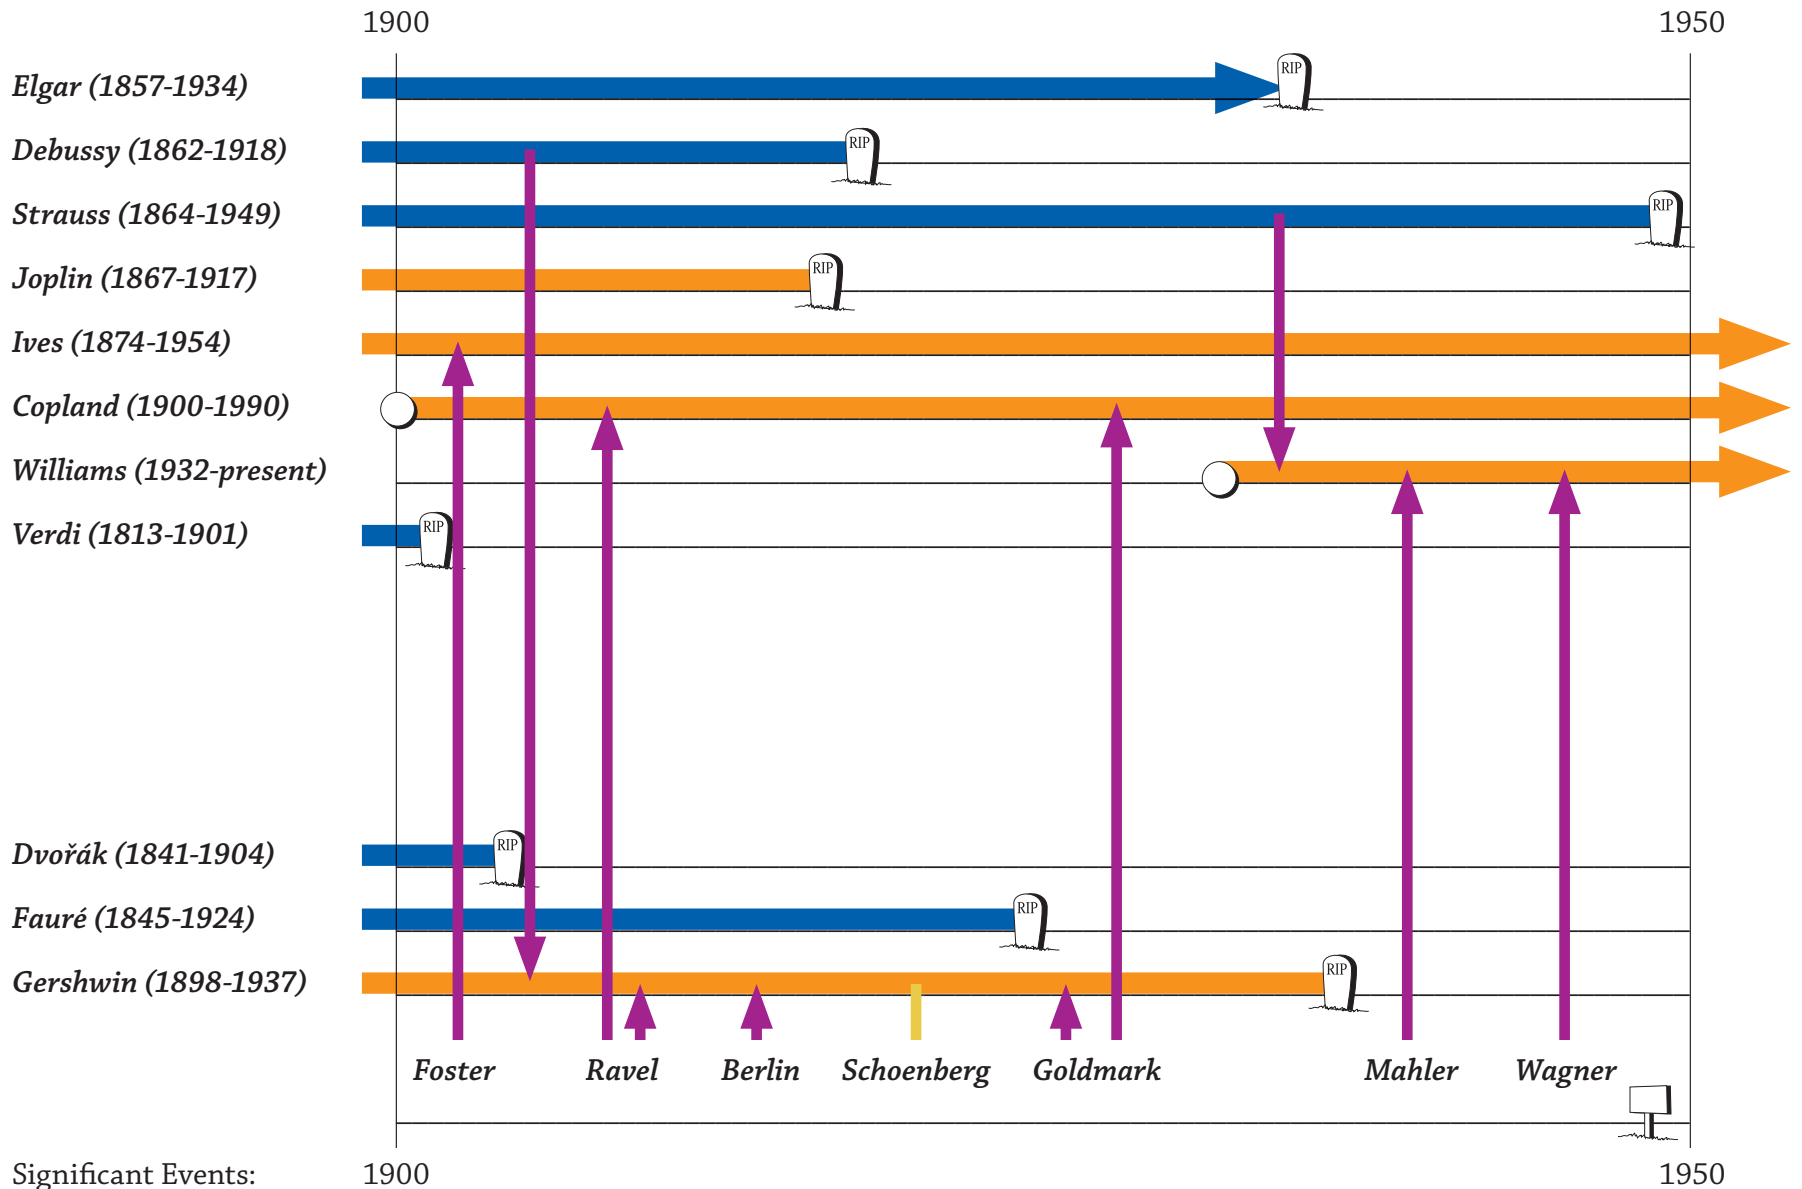

Significant Events:
1650
1665 - Great Plague of London

Significant Events:

1707- Mogul Empire ends

Significant Events:

1789 - French Revolution

1861 – American Civil War

Significant Events:
 1949 - Mao Zedong takes power

2000

2050

Williams (1932-present)

Significant Events:

2000

2050

World Trade Center Attacked - 9/11/2001