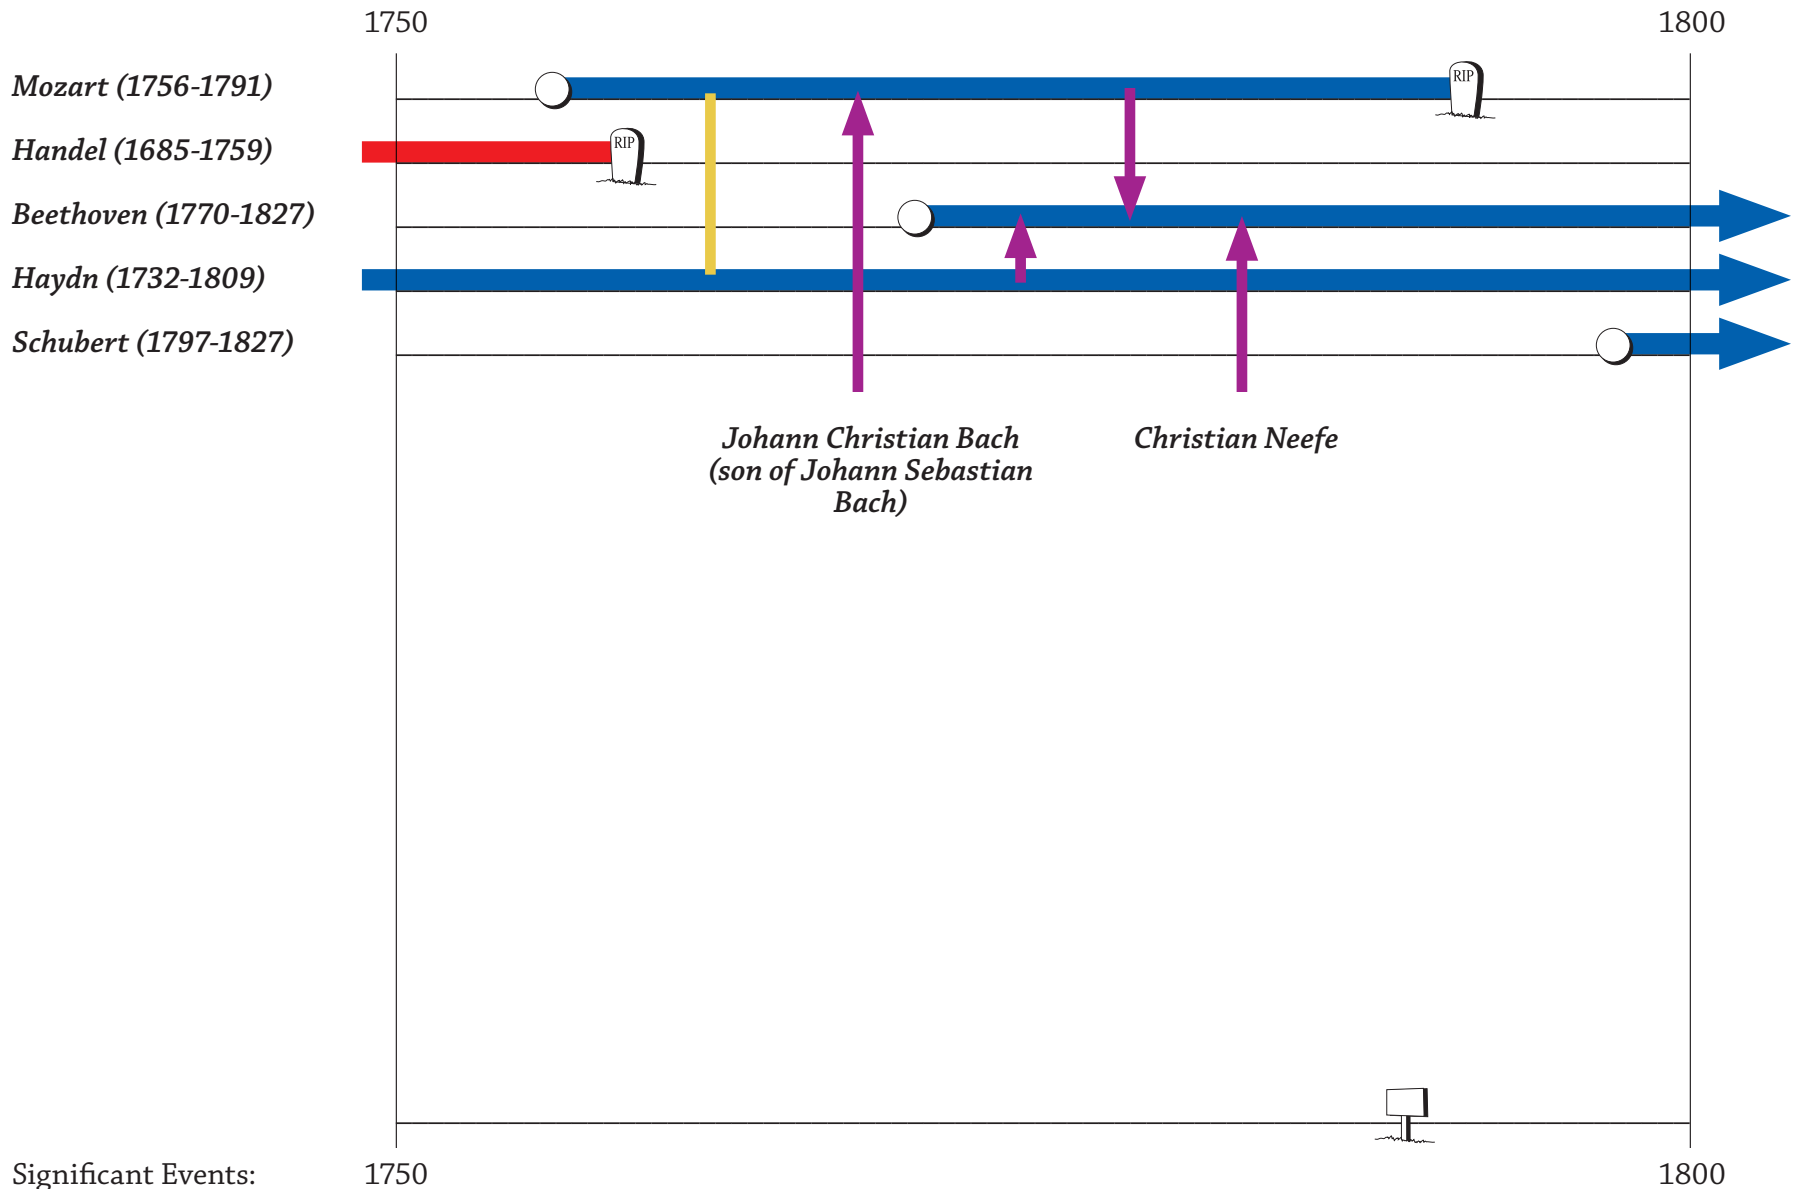

Significant Events:
1650
1665 - Great Plague of London

Significant Events:

1707- Mogul Empire ends

Significant Events:

1789 - French Revolution

1861 – American Civil War

Significant Events:
 1949 - Mao Zedong takes power

2000

2050

Williams (1932-present)

Significant Events:

2000

2050

World Trade Center Attacked - 9/11/2001