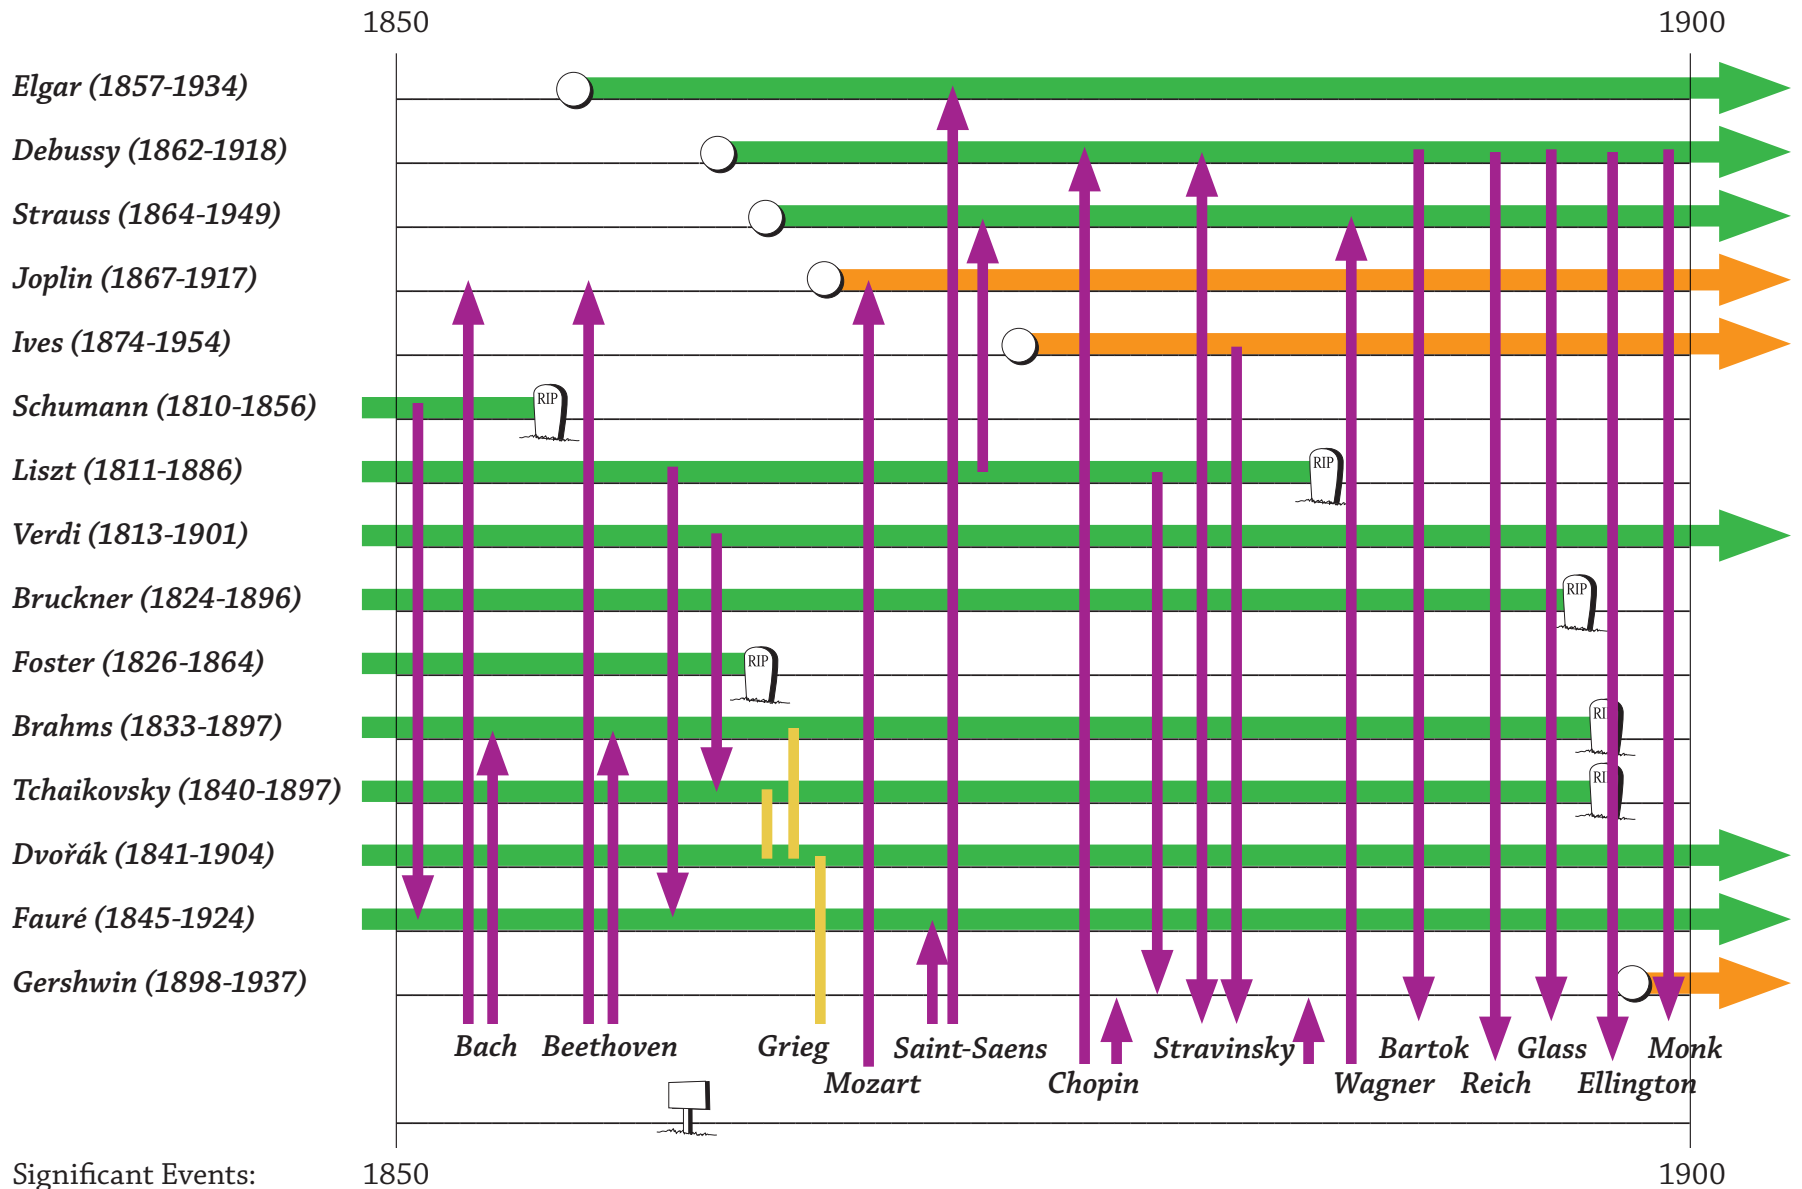

Significant Events:
1650
1665 - Great Plague of London

Significant Events:

1707- Mogul Empire ends

Significant Events:

1789 - French Revolution

1861 – American Civil War

Significant Events:
 1949 - Mao Zedong takes power

2000

2050

Williams (1932-present)

Significant Events:

2000

2050

World Trade Center Attacked - 9/11/2001